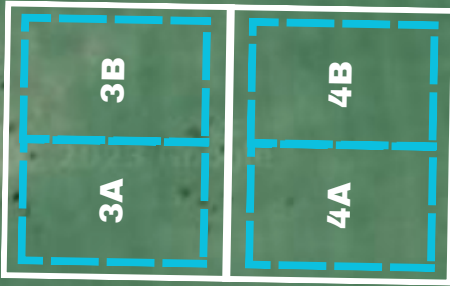

Beachlands skatepark

Te Puru Park

Maeratai Tennis Club

Toilet

Te Puru Community Centre

Google

Whitford-Ma

JNR

2

1

5B

6

U15 / SENIOR FIELDS

U12 FIELDS

U9 FIELDS

U7 FIELDS